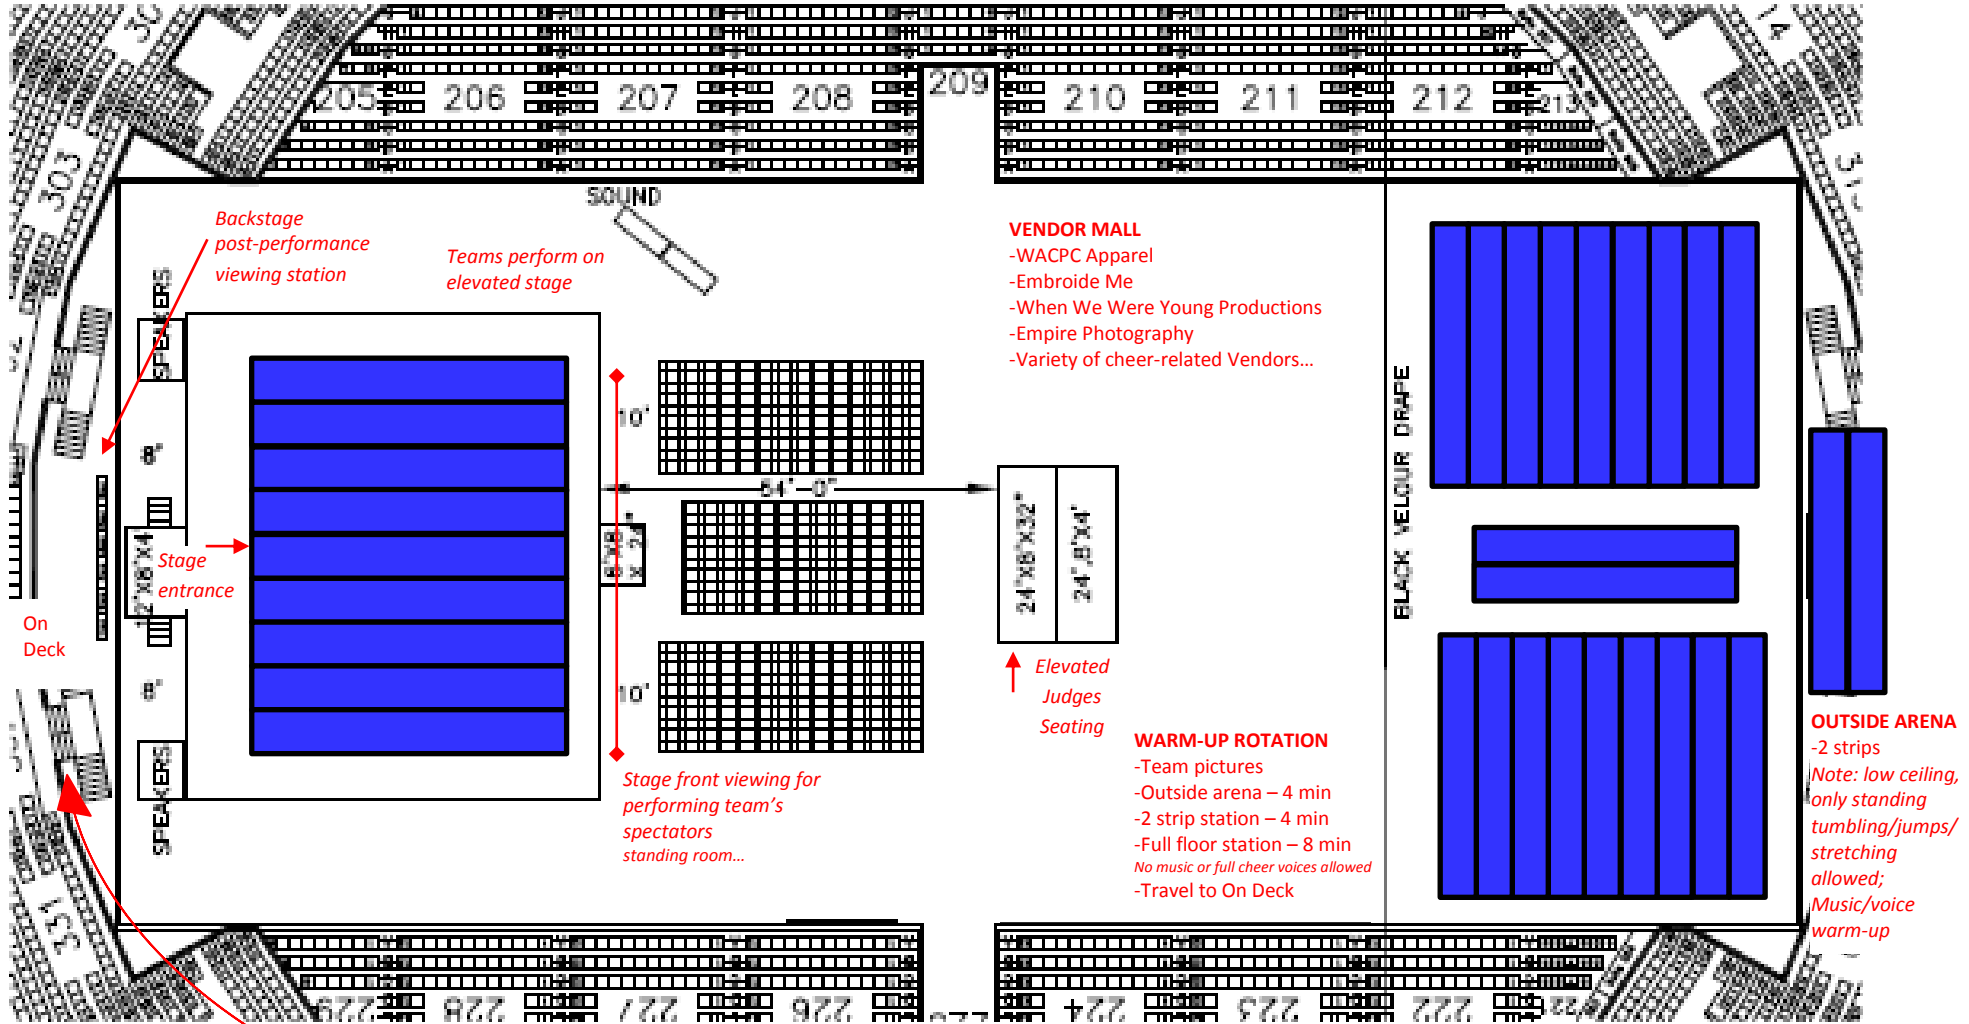

# WACPC State Cheer Championships, Coliseum at the Alliant Energy Center

**TEAM GEAR**  
To be stored on Level 2 in Sections 12-22

**Pictured left:** Performance stage  
**Pictured far right:** Warm-up area  
**Pictured right:** Arena overview  
*Photos of Badger Cheer Championships*

**"Path of Champions"**  
Escort from Warm-Up to On Deck